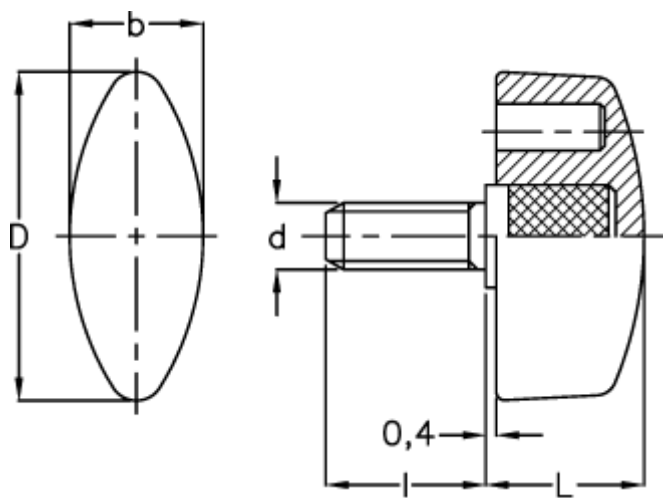

# Data Sheet

Article number: 2302008363  
Description: E+G Wing knob  
CT.476/30 p-M6x20

## Measures

---

b = 13.0  
d = 32  
d 6g = M6  
l = 20  
L = 15